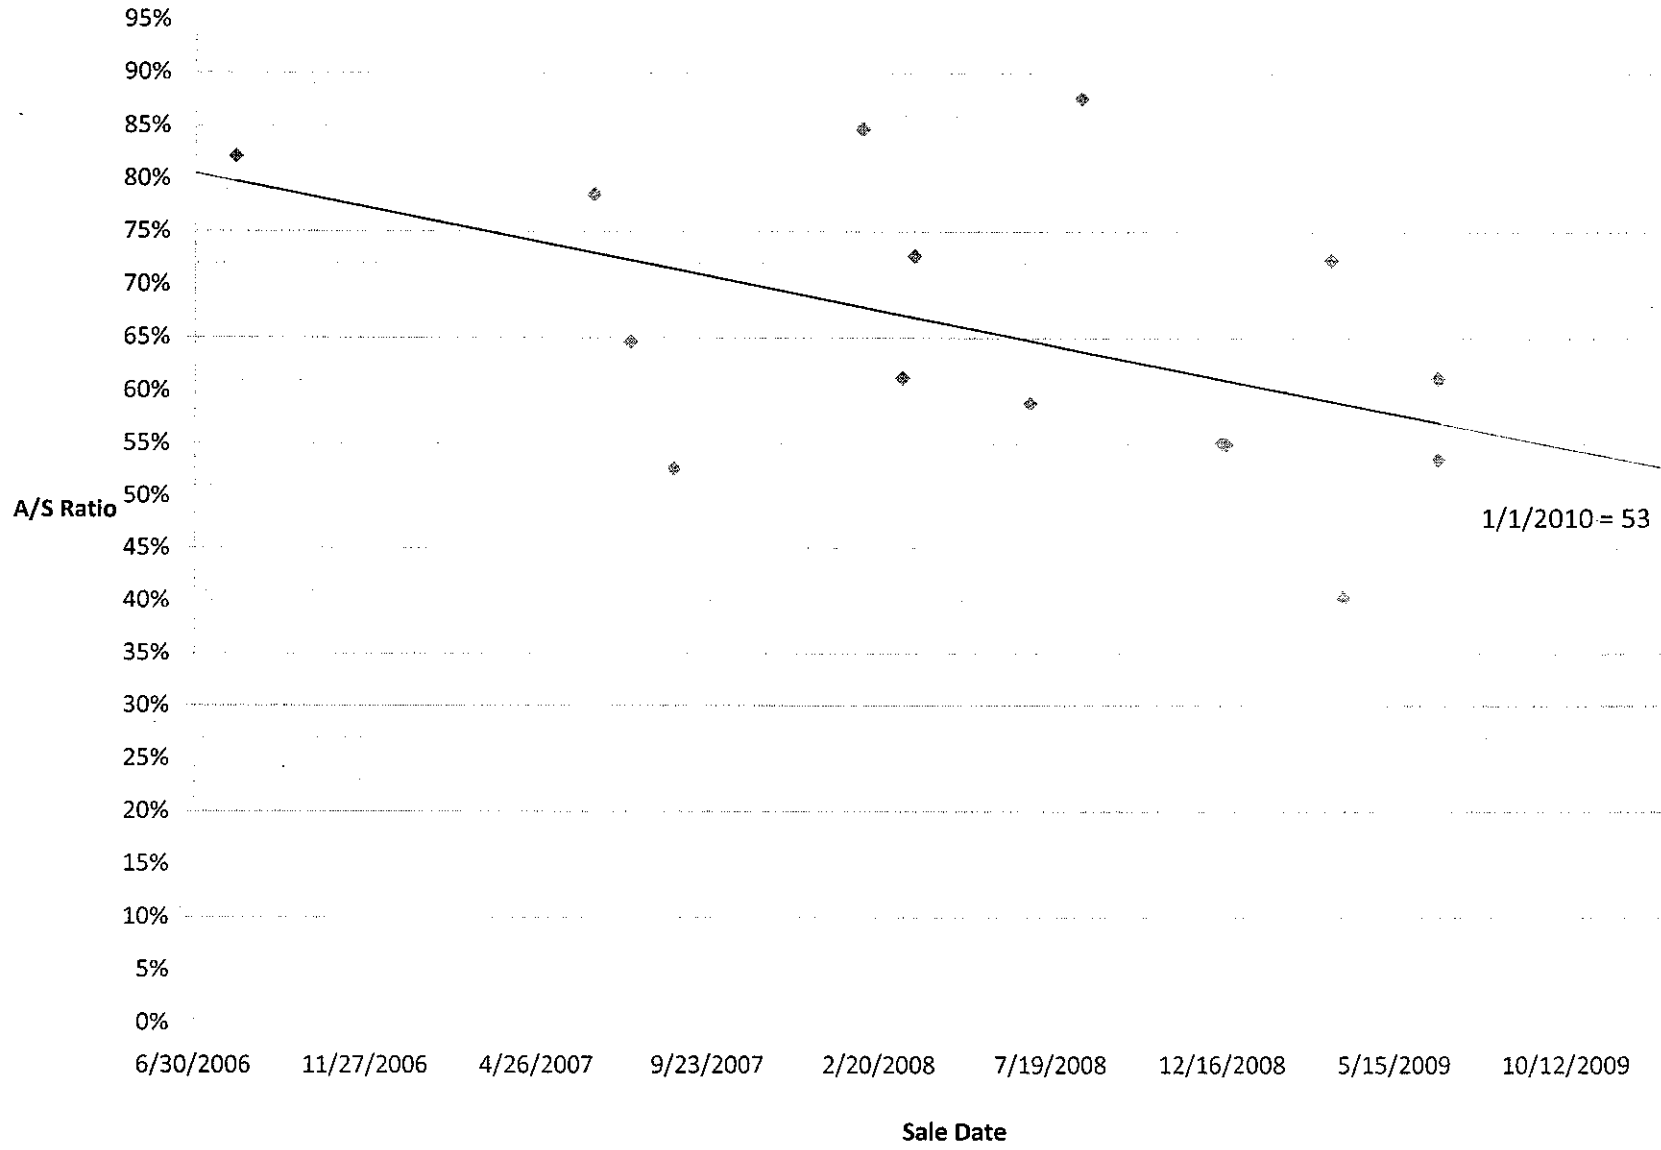

2010 Gage County: MA 2: Ag Sales from Base Stat

EXHIBIT
 2010 Gage County
 MA 2
 2/4/3
 1/10/10