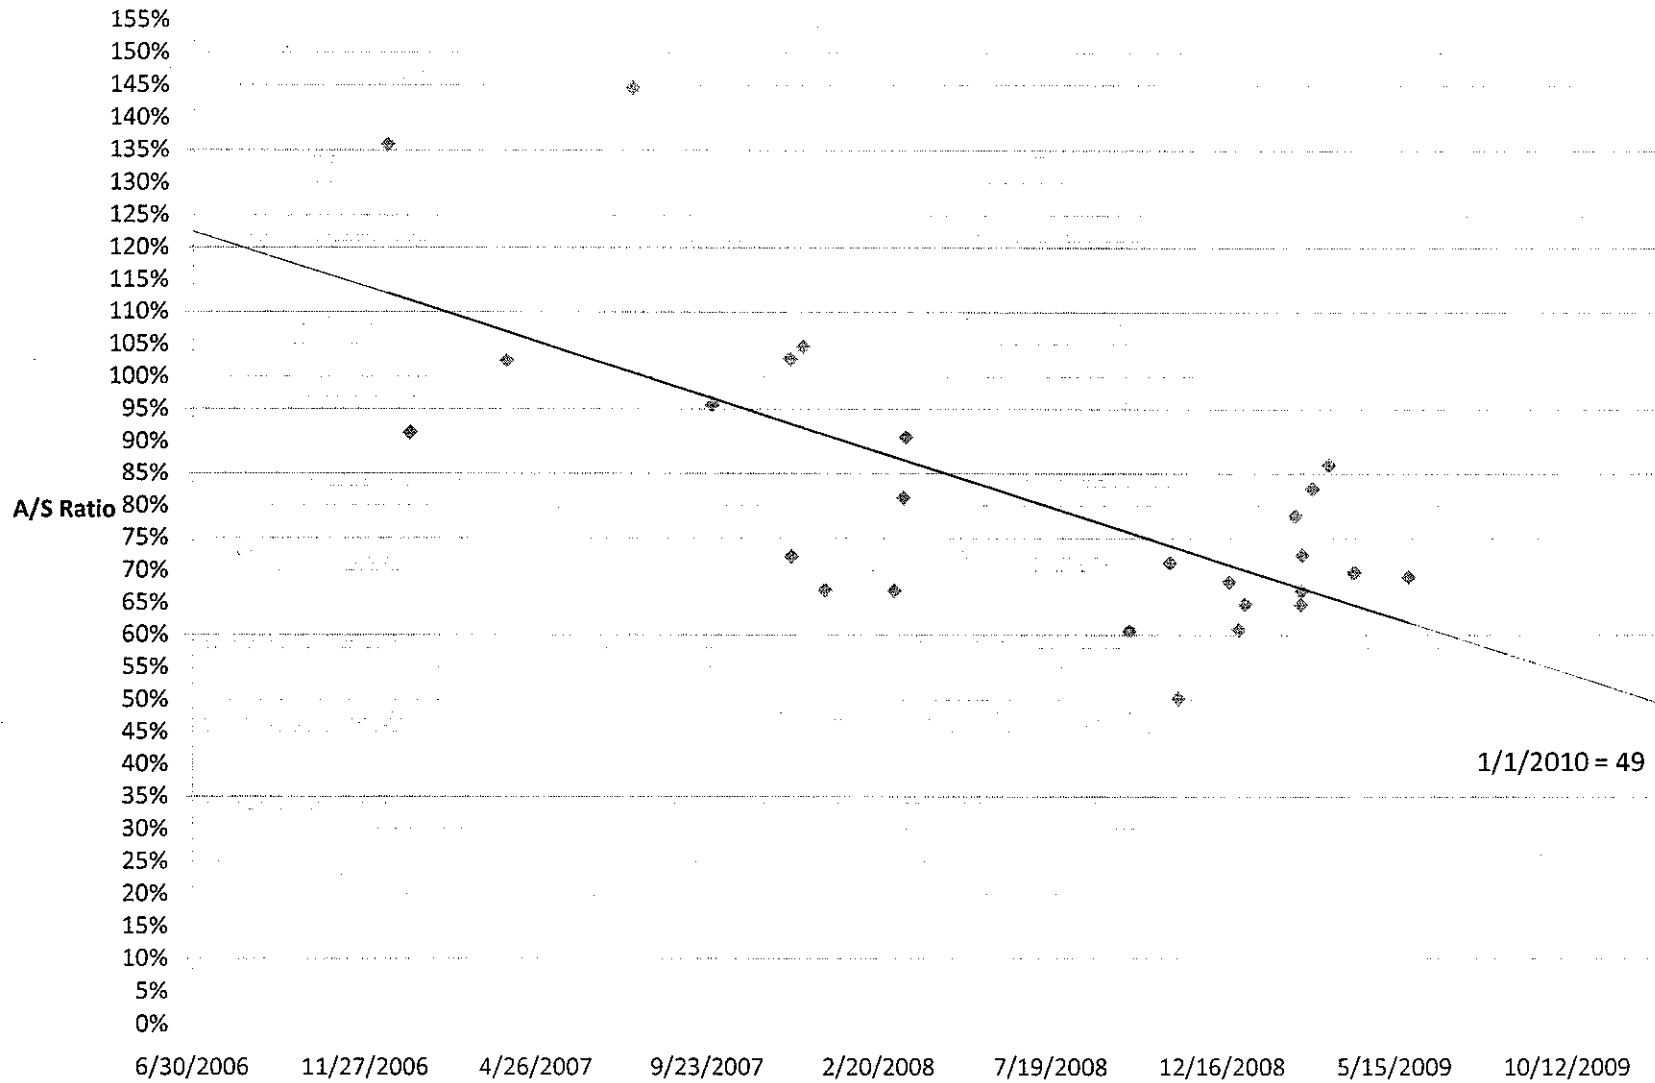

2010 Clay County: MA 2: Ag Sales from Base Stat

Sale Date
EXHIBIT
 2010 Equal
 242
 10