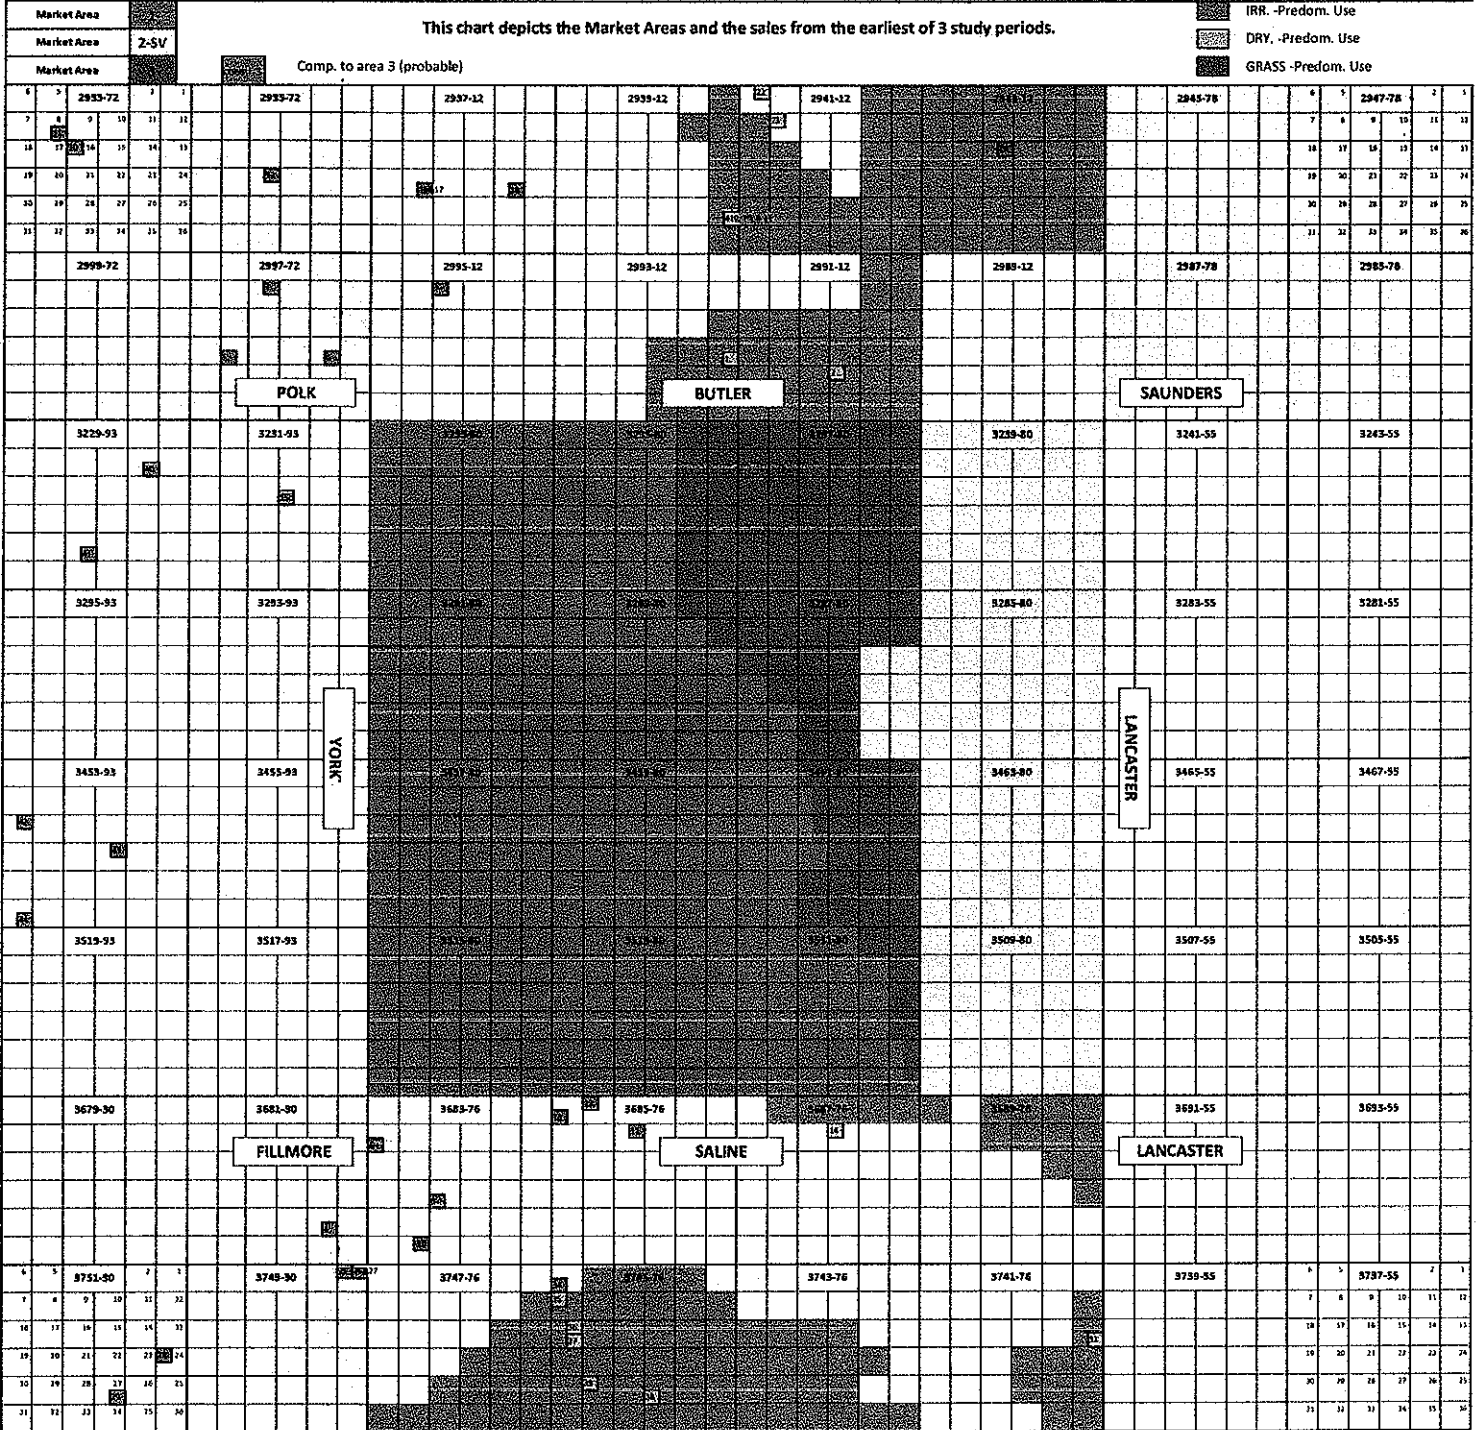

80

SEWARD COUNTY MARKET AREA PLUS BORROW AREA MAP

This chart depicts the Market Areas and the sales from the earliest of 3 study periods.

-  IRR. -Predom. Use
-  DRY. -Predom. Use
-  GRASS -Predom. Use

EXHIBIT
2010 equal.
 150
 1/2