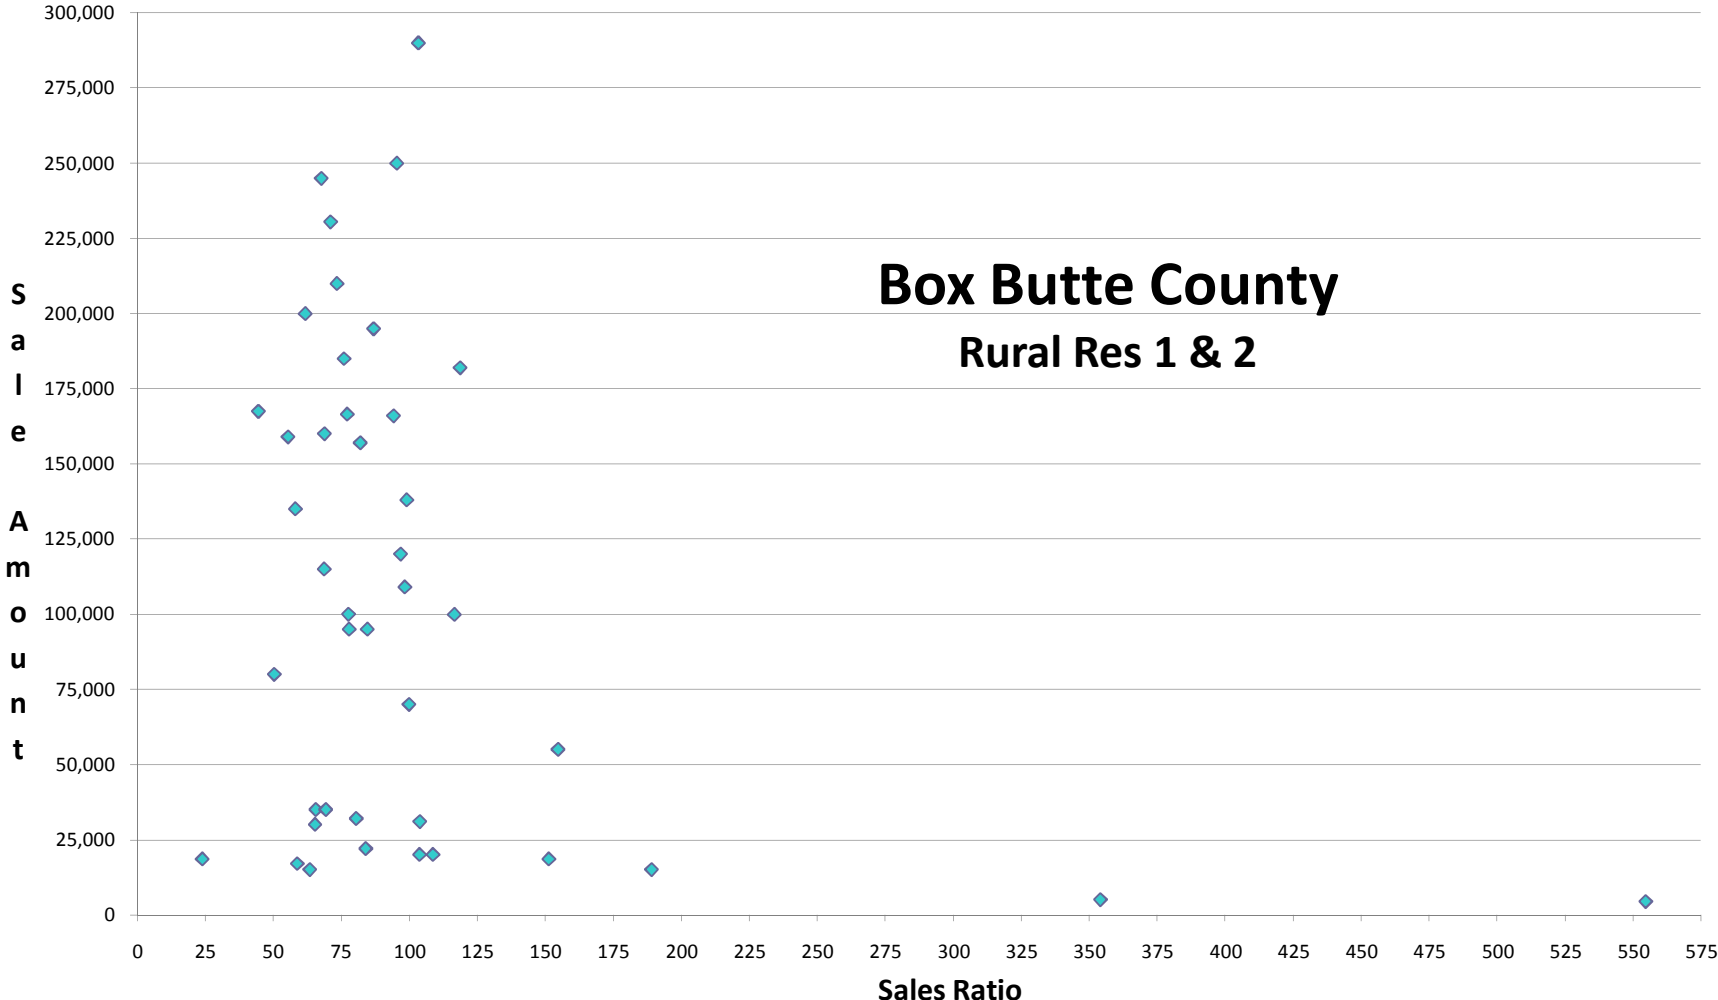

# Box Butte County Rural Res 1 & 2

Median 81, Wtd Mean 83, Mean 103, COD 47.56, PRD 124.42